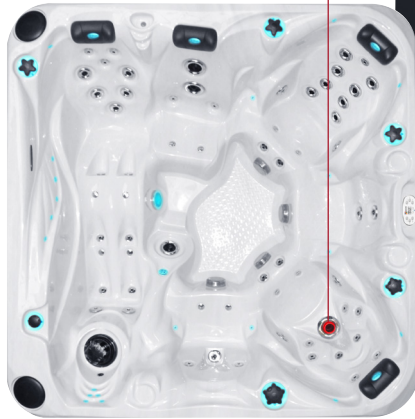

passion
spas | love your senses

ADMIRE

PASSION SPAS SIGNATURE COLLECTION

SPECIFICATIONS/GENERAL

Dimensions L x W x H.....	230 x 230 x 91 cm
Number of Seats.....	4
Number of Loungers.....	2
Capacity in Liter.....	1570
Dry Weight in kg.....	380
Full Weight in kg.....	1850
Shell Material.....	Aristech® Acrylic with Vinylester and Polyester
Synthetic Maintenance Free Cabinet.....	Standard
Removable Side Panels.....	4
Cabinet Material.....	Synthetic
Durable Support System.....	Synthetic
Everlast™ Full Floor Support Material.....	Polyester
High Density Urethane Insulation.....	Standard
Cup Holders.....	3

WATER SYSTEM

Total jets.....	60
Water Jets, Stainless Steel.....	50
Air Injector Jets.....	10
Air Control Valve.....	3
Filters / Surface.....	(1) 50 Square Feet
Top Access Skim Filter.....	High-Volume Vortex Skimmer
Floor Drain.....	1
External Drain.....	1
Hi Flow Suctions.....	4
Water Diverter Valve.....	3
5" Massage Jets, Directional, Rotational and Pulsational.....	5
3" Directional Jets.....	13
2" Directional Jets.....	41
Ozone Jets.....	6

SPECIAL FEATURES

Soft Air Massage System.....	Standard
Molded Headrest Soft Pillows with LED Light.....	4
StarBrite Interior LED Light System.....	Standard
Audio System with iPod docking station, 2 built-in speakers...Standard	
Cascade Creek Water Fall.....	1
Exterior Corner LED Lighting.....	2
Aromatherapy System.....	Standard
Ozone Sanitation System.....	Standard
Synergy Water Maintenance System.....	Standard
Ultra Efficient Dual-Wrap Cabinet Insulation.....	Standard
5/4 Ultra Efficient Walk-On Cover.....	Standard
Wifi Ready.....	Standard