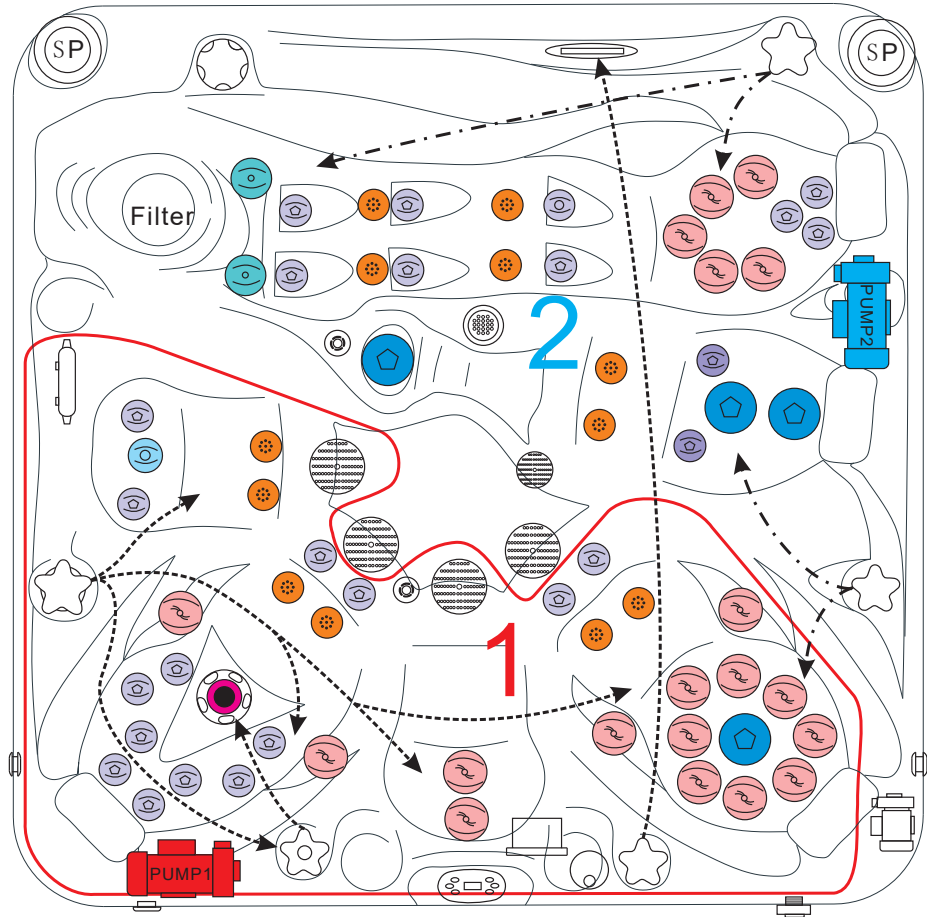

WATER SYSTEM

Total jets.....	60
Water Jets, Stainless Steel.....	50
Air Injector Jets.....	10
Air Control Valve.....	3
Filters / Surface.....	(1) 50 Square Feet
Top Access Skim Filter.....	High-Volume Vortex Skimmer
Floor Drain.....	1
External Drain.....	1
Hi Flow Suctions.....	4
Water Diverter Valve.....	3
5" Massage Jets, Directional, Rotational and Pulsational.....	5
3" Directional Jets.....	13
2" Directional Jets.....	41
Ozone Jets.....	6

PUMP INFORMATION

Massage Pump 1: LX LP300.....	2,2 kW
Massage Pump 2: LX LP300.....	2,2 kW
Filtration Pump: LX WTC50M.....	250W
Air Pump: LX AP300.....	300W

ELECTRICAL SYSTEM

Voltage.....	230/380 V
Amperage.....	230V - 20A / 380V - 16A
Full Flow Electric Heater.....	3 kW
Control System.....	Balboa BP600
Light (18 x Multi Color LED).....	Standard
Electronic Topside Control.....	Balboa TP600

passion
spas | love your senses

ADMIRE

PASSION SPAS SIGNATURE COLLECTION

POWER SUPPLY
1x 20A/230V or
1x 16A/380V

	Clusterjet 150293	25pcs		Water Diverter	150493		Speaker	150321
	Clusterjet 151322	1pc		Air Control	150520		Controller & Heater JZ6013x1	152220
	Clusterjet 152186	2pcs		Optional Air Pump	150827		Drainage	150511
	Mini Jet 150126	19pcs		Water Diverter	152029		WTC50 Circ. Pump	150817
	Power Jet 150155	4pcs		Aromatherapy	150560		LP300 Mass. Pump	150818
	Swim Jet 150202	1pc		UV lamp	150777		LP300 Mass. Pump	150818
	Blowerjet 150561	12pcs		Pillow	150403		TP600 Display	151059
	Spa Light 150781	1pc		Filter lid Black	159111			
	Suction 150516	1pc		Filter 4ch-949	151131			
				Suction	150517			