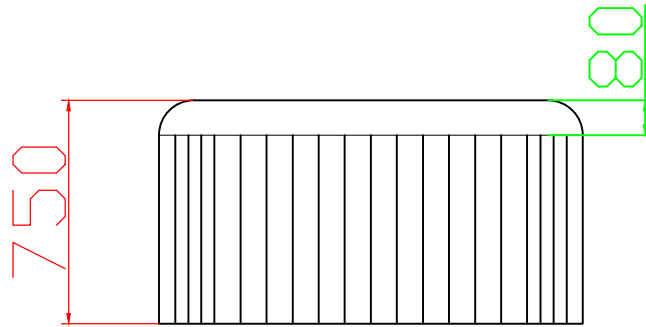

Capri 2100 Diamond Lux. Size and Pumps Location

Unit: mm

Capri2100 Diamond Lux. Version Seat Height

unit:mm