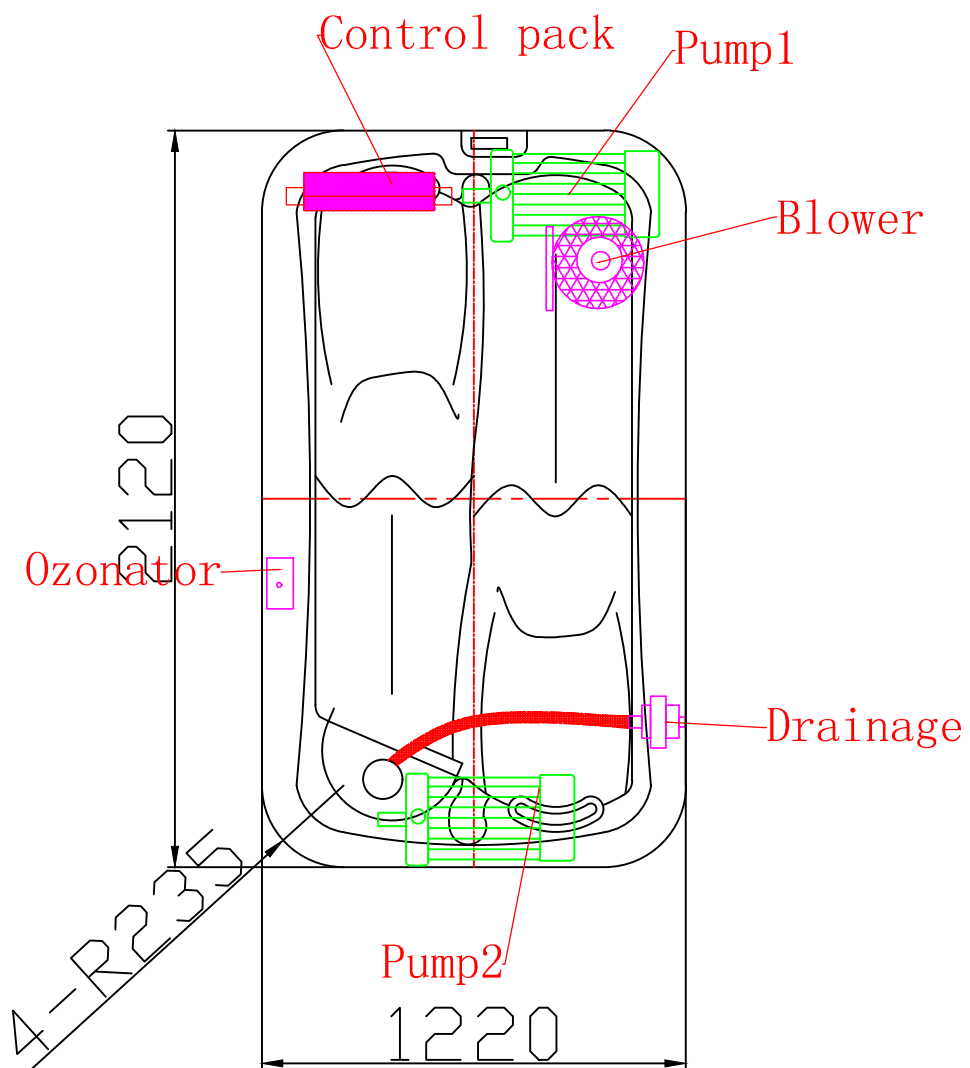

Capri 2100 Diamond Lux. Size and Pumps Location

Unit: mm

Capri2100 Diamond Lux. Version Seat Height

unit:mm