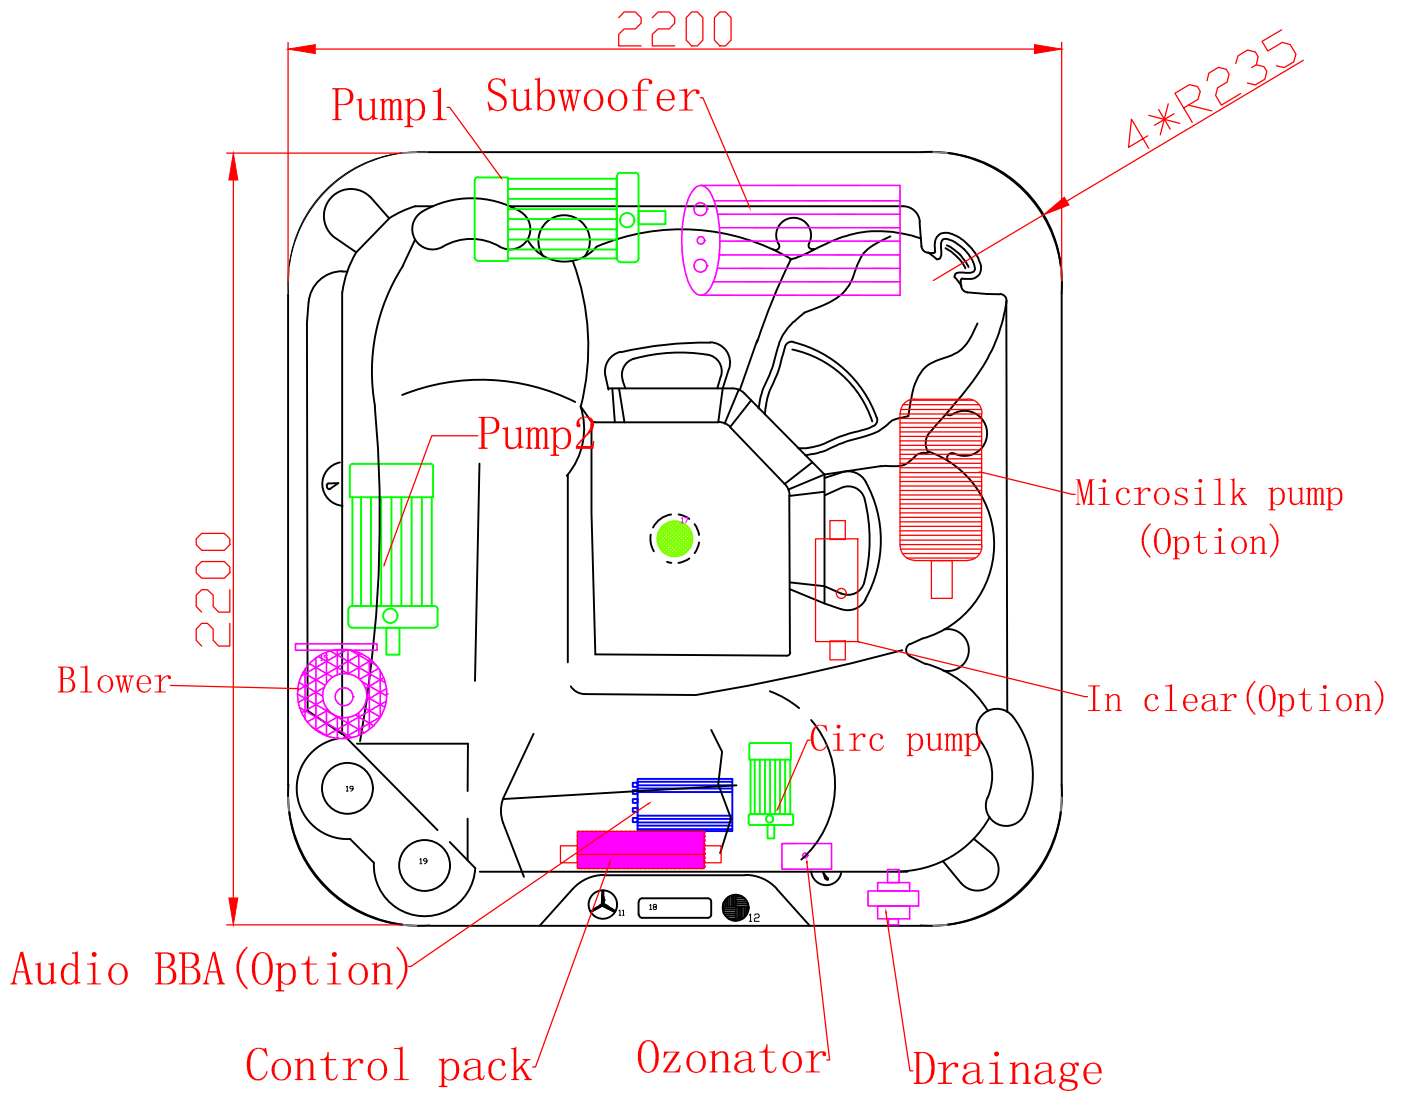

Dreamline 2200-II Diamond Version Size and Pumps Location

Unit:mm

Dreamline2200-II Diamond Version Seats Height

Unit:mm