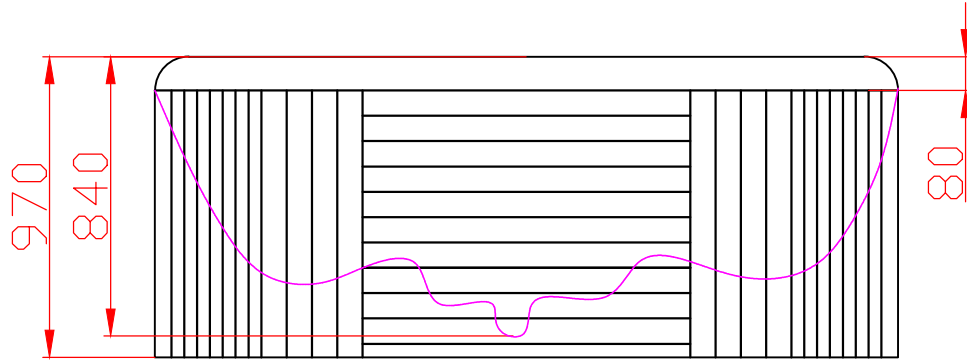

Dreamline 2200-II Diamond Version Size and Pumps Location

Unit:mm

Dreamline2200-II Diamond Version Seats Height

Unit:mm