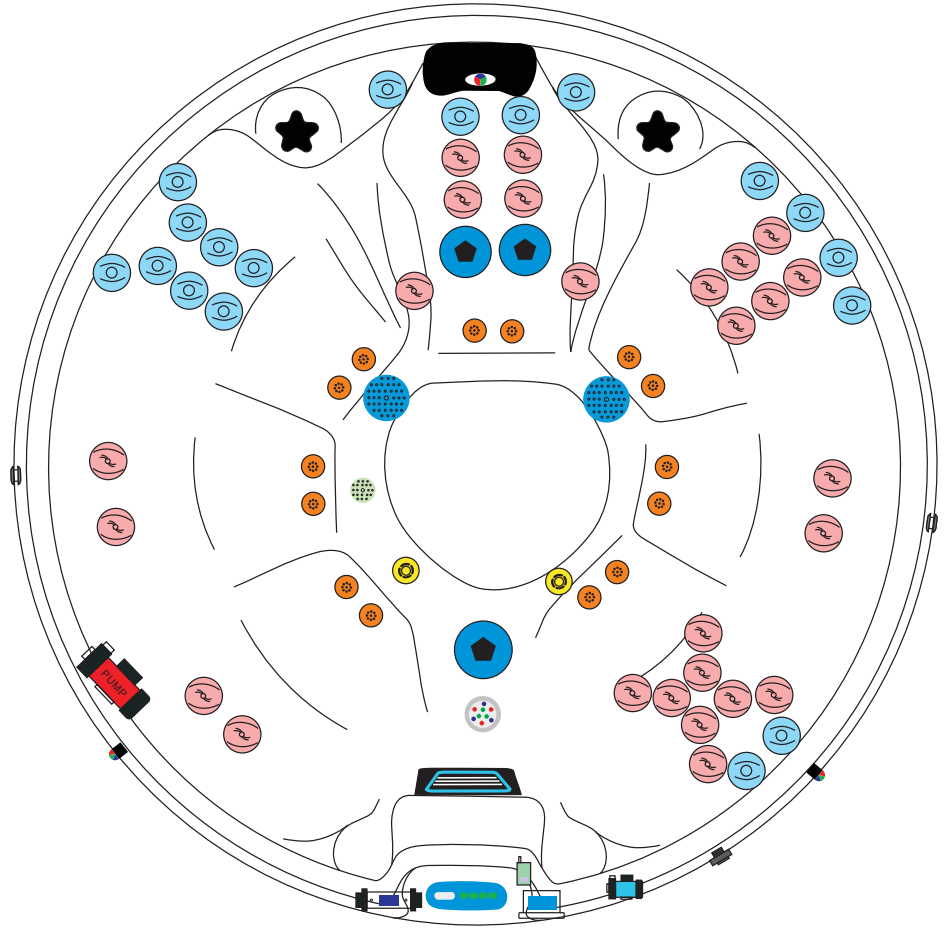

passion
spas | love your senses

RECHARGE

PASSION SPAS PURE COLLECTION

SPECIFICATIONS/GENERAL

Dimensions L x W x H.....	Ø 200 x 85 cm
Number of Seats.....	7
Capacity in Liter.....	1340
Dry Weight in kg.....	220
Full Weight in kg.....	1560
Shell Material.....	Aristech® Acrylic with Vinylester and Polyester
Synthetic Maintenance Free Cabinet.....	Standard
Removable Side Panels.....	4
Cabinet Material.....	Synthetic
Durable Support System.....	Synthetic
Everlast™ Full Floor Support Material.....	Synthetic
High Density Urethane Insulation.....	Standard

WATER SYSTEM

Total jets.....	61
Water Jets, Stainless Steel.....	46
Air Injector Jets.....	14
Air Control Valve.....	1
Filters / Surface.....	(1) 50 Square Feet
Side Access Skim Filter.....	High-Volume Side Load Skimmer
Floor Drain.....	1
External Drain.....	1
Hi Flow Suctions.....	2
5" Massage Jets, Directional, Rotational and Pulsational.....	3
3" Directional Jets.....	26
2" Directional Jets.....	18
Ozone Jets.....	2

PUMP INFORMATION

Massage Pump I: LX LP300.....	2,2 kW
Filtration Pump: LX WTC50M.....	200 W
Air Pump: LX AP300.....	300 W

ELECTRICAL SYSTEM

Voltage.....	230 V
Amperage.....	16 A
Full Flow Electric Heater.....	3 kW
Control System.....	Balboa GS510DZ
Light (18 x Multi Color LED).....	Standard
Electronic Topside Control.....	Balboa VL801D

passion
spas | love your senses

RECHARGE

PASSION SPAS PURE COLLECTION

POWER SUPPLY
1x 16A/230V or
2x 16A/230V

	Clusterjet 151322	18pcs		Air Control	150520		Controller & Heater 151103 GS510DZ
	Clusterjet 150126	26pcs		Pillow	150403		Drainage 150511
	Power Jet 150155	3pcs		Skimmer Front	150928		WTC50 Circ. Pump 150817
	Blowerjet 150561	14pcs		Filter 6ch-940	151140		LP300 Mass. Pump 150818
	Spa Light 150766	1pc					VL801D Display 151075
	Suction 150516	1pc					
	Suction 150517	2pcs					