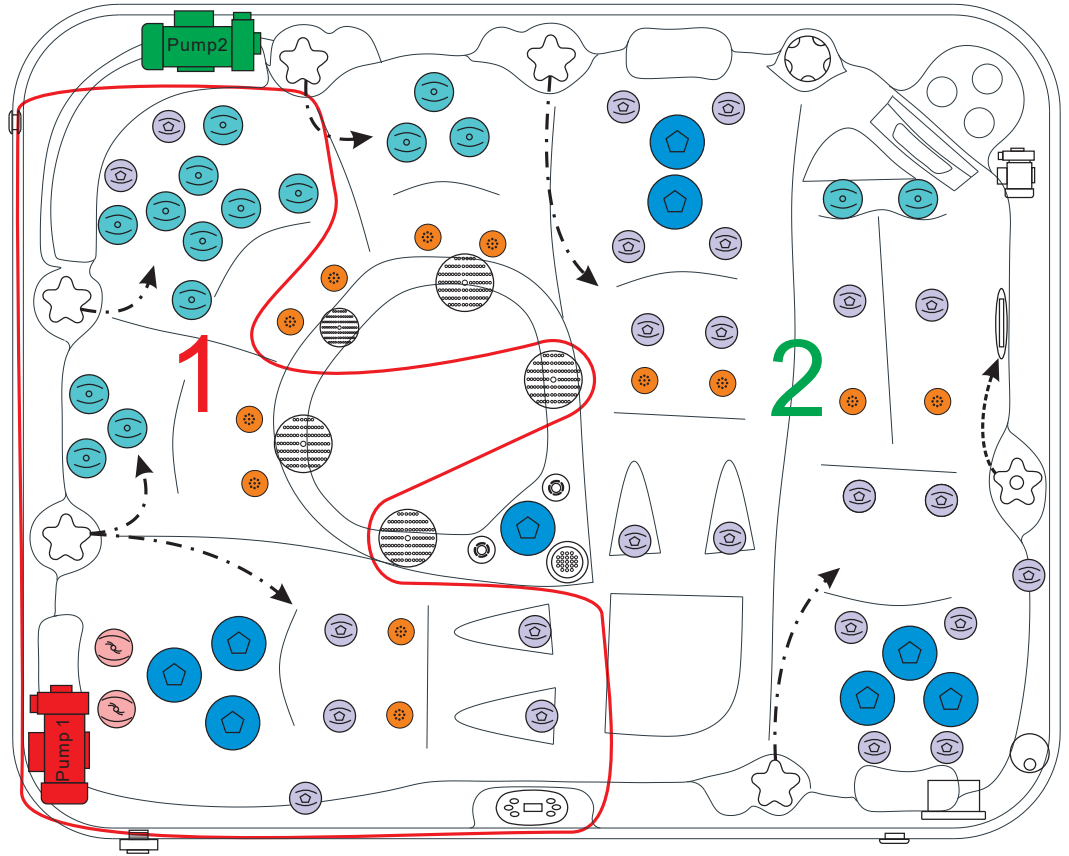

passion
spas | love your senses

REPOSE

PASSION SPAS PURE COLLECTION

POWER SUPPLY
1x 20A/230V or
1x 16A/380V

- Clusterjet 150293 24pcs
- Clusterjet 152186 16pcs
- Mini Jet 150126 2pcs
- Power Jet 150155 9pcs
- Blowerjet 150561 12pcs
- Spa Light 150766 1pc
- Suction 150516 1pc
- Suction 150517 4pcs

- Air Control 150520
- Optional Air Pump 150827
- Water Diverter 152029
- Aromatherapy 150560
- UV lamp 150777
- Pillow 150403
- Corner Pillow 150387
- Skimmer Front Filter 6ch-940 150928 151140

- Controller & Heater 151103 GS510DZ
- Drainage 150511
- WTC50 Circ. Pump 150817
- LP300 Mass. Pump 150818
- LP300 Mass. Pump 150818
- TP600 Display 151059