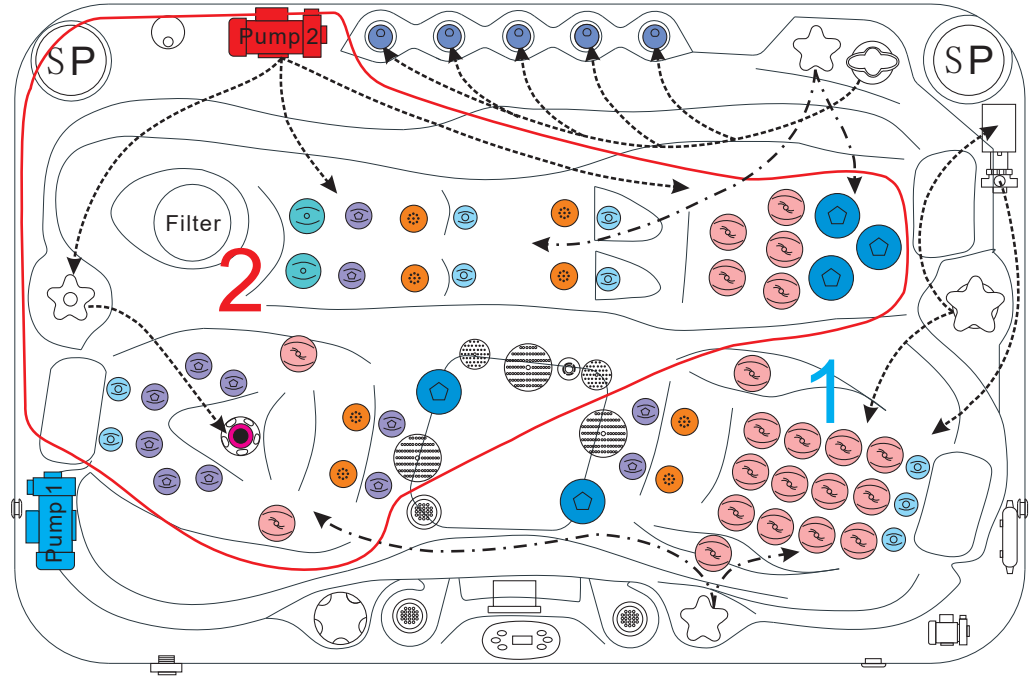

WATER SYSTEM

Total jets.....	60
Water Jets, Stainless Steel.....	52
Air Injector Jets.....	8
Air Control Valve.....	2
Filters / Surface.....	(1) 50 Square Feet
Top Access Skim Filter.....	High-Volume Vortex Skimmer
Floor Drain.....	1
External Drain.....	1
Hi Flow Suctions.....	4
Water Diverter Valve.....	1
5" Massage Jets, Directional, Rotational and Pulsational.....	4
3" Directional Jets.....	19
2" Directional Jets.....	36
Ozone Jets.....	1

PUMP INFORMATION

Massage Pump 1: LX LP300.....	2,2 kW
Massage Pump 2: LX LP300.....	2,2 kW
Filtration Pump: LX WTC50M.....	250W
Air Pump: LX AP300.....	300W

ELECTRICAL SYSTEM

Voltage.....	230/380 V
Amperage.....	230V - 20A / 380V - 16A
Full Flow Electric Heater.....	3 kW
Control System.....	Balboa BP600
Light (18 x Multi Color LED).....	Standard
Electronic Topside Control.....	Balboa TP800

passion
spas | love your senses

SENSATION

PASSION SPAS EXCLUSIVE COLLECTION

POWER SUPPLY
1x 20A/230V or
1x 16A/380V

- Waterjet 153950 5pcs
- Clusterjet 150293 12pcs
- Clusterjet 151322 9pcs
- Clusterjet 152186 2pcs
- Mini Jet 150126 21pcs
- Power Jet 150155 5pcs
- Swim Jet 150202 1pc
- Blowerjet 150561 8pcs
- Spa Light 150766 3pcs
- Suction 150516 2pcs
- Suction 150517 3pcs

- Speaker 150321
- Controller & Heater JZ6013x1 152220
- Drainage 150511
- WTC50 Circ. Pump 150817
- LP300 Mass. Pump 150818
- LP300 Mass. Pump 150818
- TP800 Display 151061
- Water Diverter Pump 150828