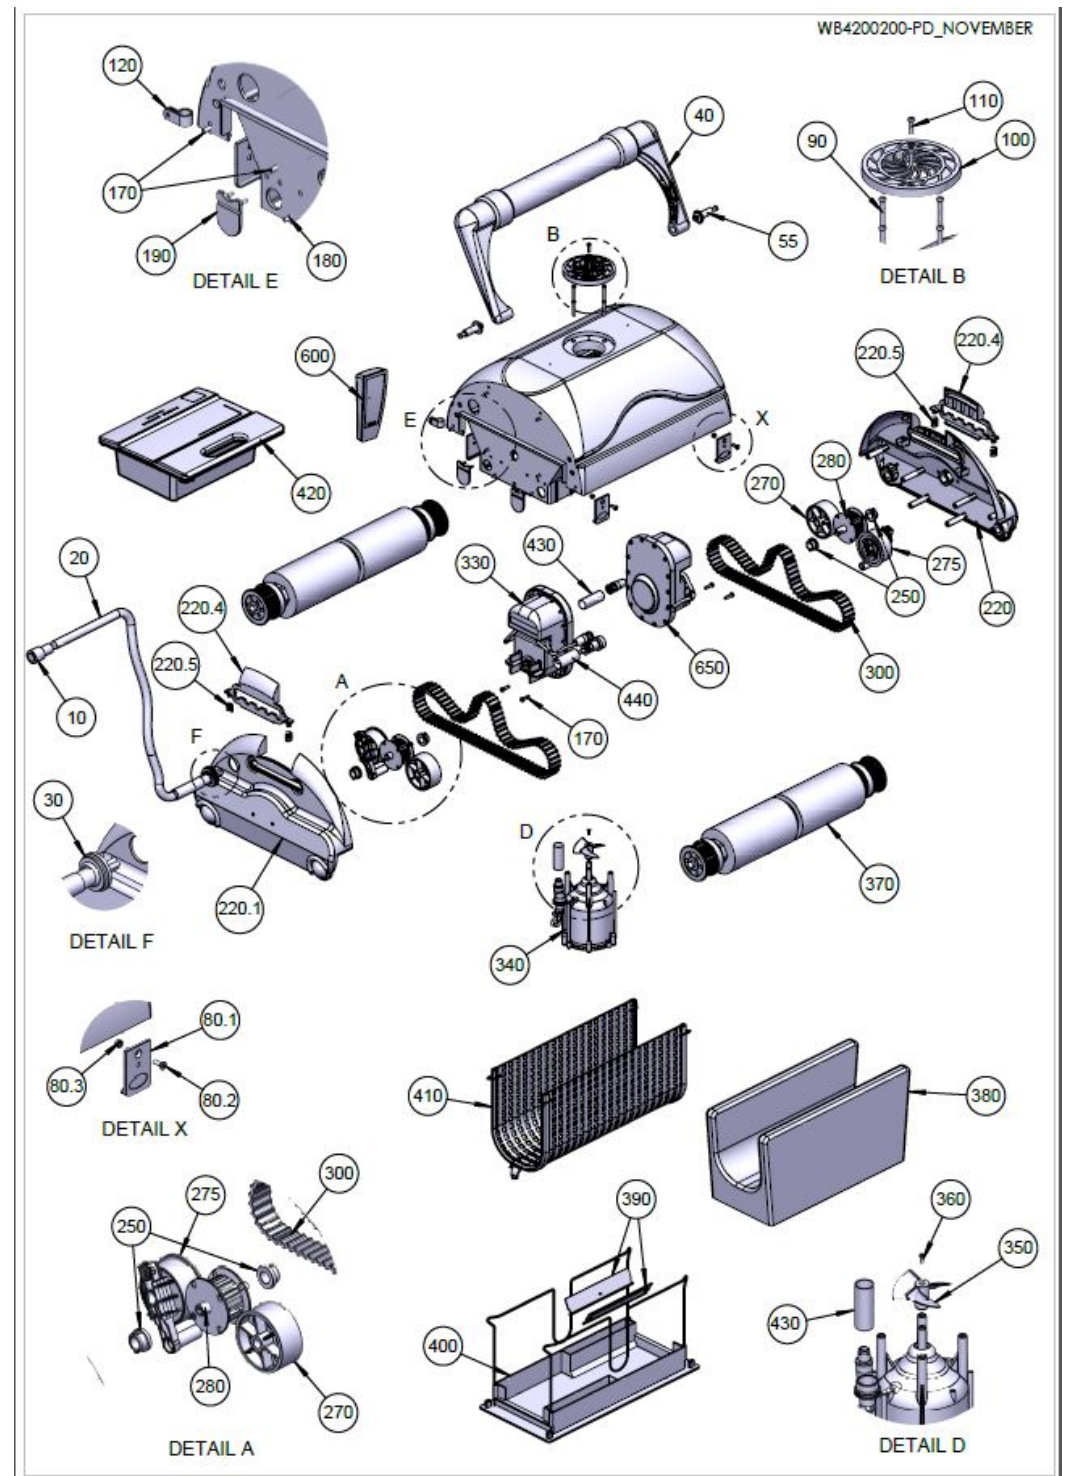

# Part List

RECM-MAG0-GMC97

ROBOT AQUABOT MAGNUM

Revision: 2024

Robot No	Robot Name	Year	Item No	Part No	Description	Qty
RECM-MAG0-GMC97	ROBOT AQUABOT MAGNUM	2024	120	2105	P-CLIP 1\2	1
RECM-MAG0-GMC97	ROBOT AQUABOT MAGNUM	2024	80.2	2303	SCREW M4X10 S\S	4
RECM-MAG0-GMC97	ROBOT AQUABOT MAGNUM	2024	190	2305N	RUBBER VALVE	4
RECM-MAG0-GMC97	ROBOT AQUABOT MAGNUM	2024	90	2500	SCREW #8X1.175 PH PN	4
RECM-MAG0-GMC97	ROBOT AQUABOT MAGNUM	2024	250	2613	MOLYBDENUM BUSHING	4
RECM-MAG0-GMC97	ROBOT AQUABOT MAGNUM	2024	170	2700	SCREW #8X11\16 PHIL.	16
RECM-MAG0-GMC97	ROBOT AQUABOT MAGNUM	2024	180	2701	SCREW #8X11\16 PHIL PN	4
RECM-MAG0-GMC97	ROBOT AQUABOT MAGNUM	2024	110	5061	SCREW 6-32X5\8 S\S PH PA	2
RECM-MAG0-GMC97	ROBOT AQUABOT MAGNUM	2024	220.5	5087	SPRING	4
RECM-MAG0-GMC97	ROBOT AQUABOT MAGNUM	2024	220.4	5088BK	HANDLE LOCK	2
RECM-MAG0-GMC97	ROBOT AQUABOT MAGNUM	2024	100	5093MT	OUTLET TOP	1
RECM-MAG0-GMC97	ROBOT AQUABOT MAGNUM	2024	80.3	7133	HEX. NUT LOCK M4 S\S	4
RECM-MAG0-GMC97	ROBOT AQUABOT MAGNUM	2024	380	8101	FILTER BAG	1
RECM-MAG0-GMC97	ROBOT AQUABOT MAGNUM	2024	340	AS00035R-SP	PUMP MOTOR	1
RECM-MAG0-GMC97	ROBOT AQUABOT MAGNUM	2024	650	AS08694D-SP	MOTOR SL/V13	1
RECM-MAG0-GMC97	ROBOT AQUABOT MAGNUM	2024	330	AS08705D-SP	MOTOR MS/CLM/PVA/RC/V20	1
RECM-MAG0-GMC97	ROBOT AQUABOT MAGNUM	2024	410	AS09224	FILTER SCREEN ASSY.	1
RECM-MAG0-GMC97	ROBOT AQUABOT MAGNUM	2024	40	AS1048590	HANDLE ASSY	1